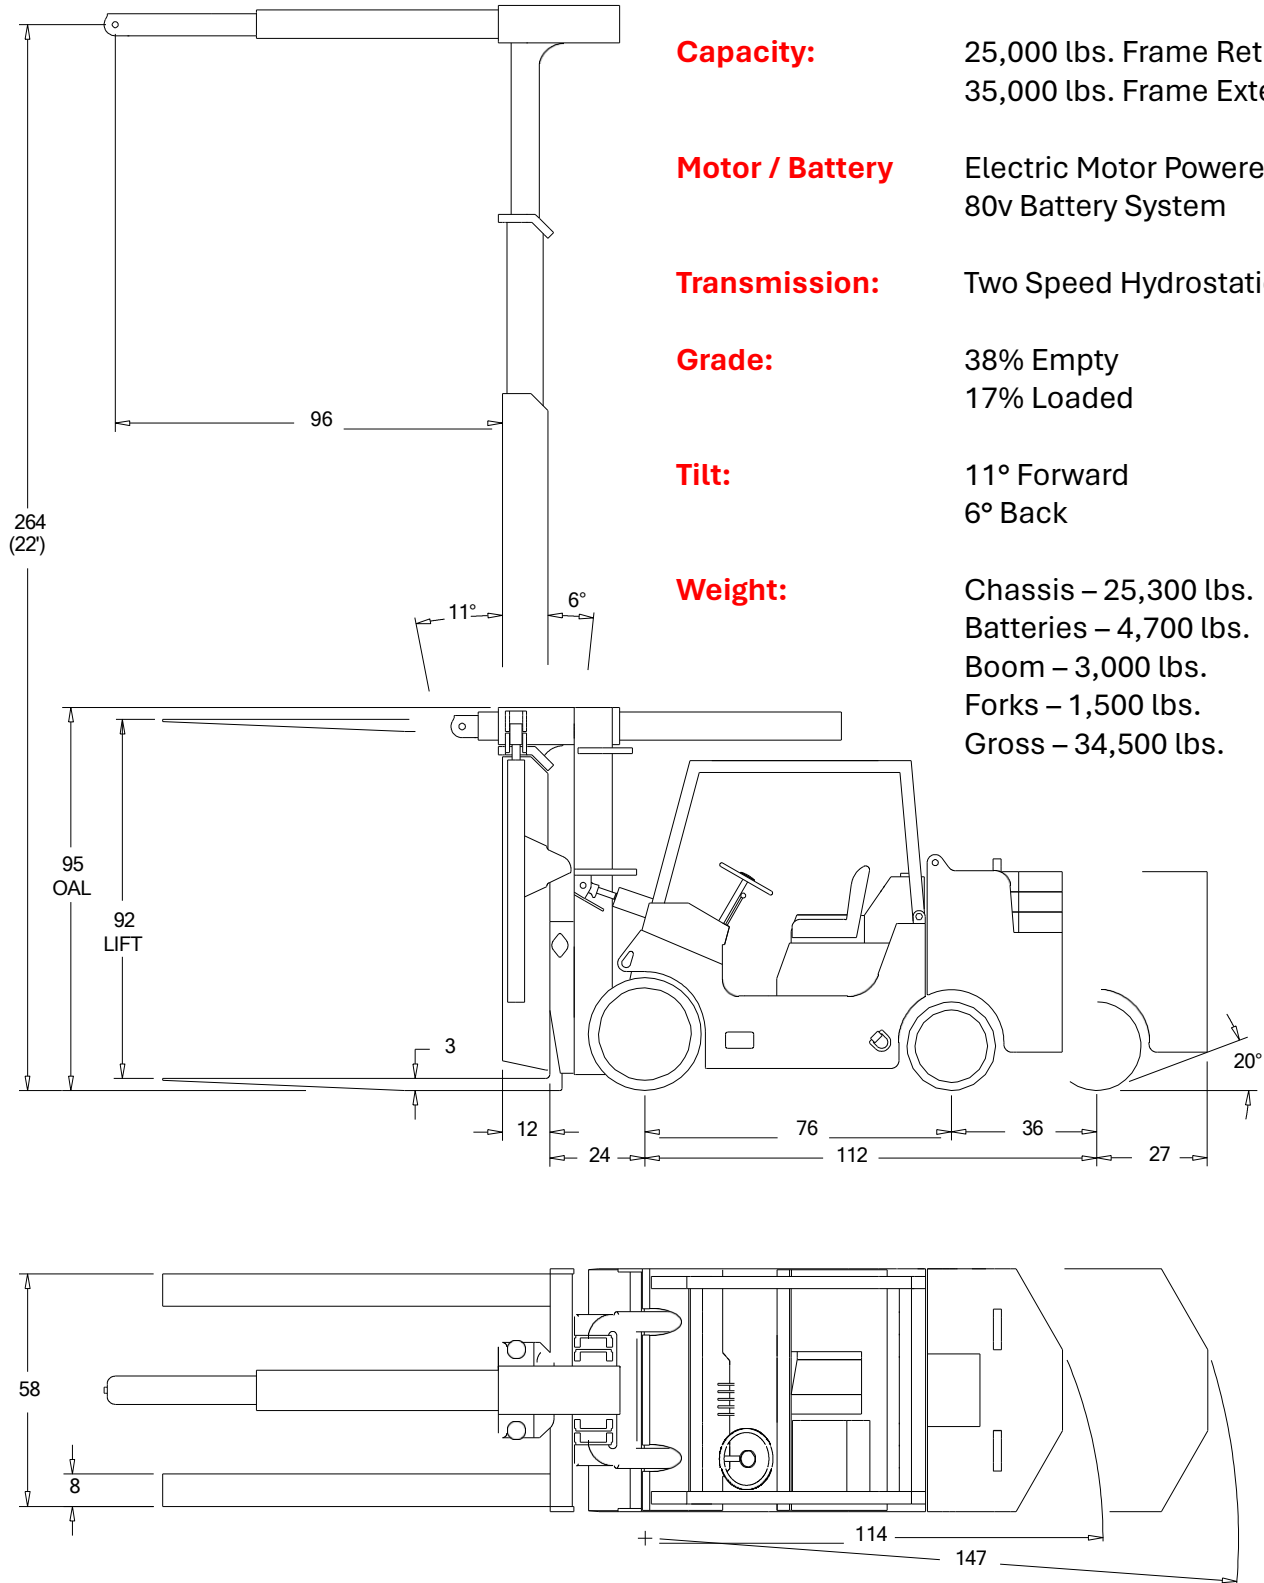

Electric 25/35 Versa-Lift Spec Sheet

VERSA-LIFT